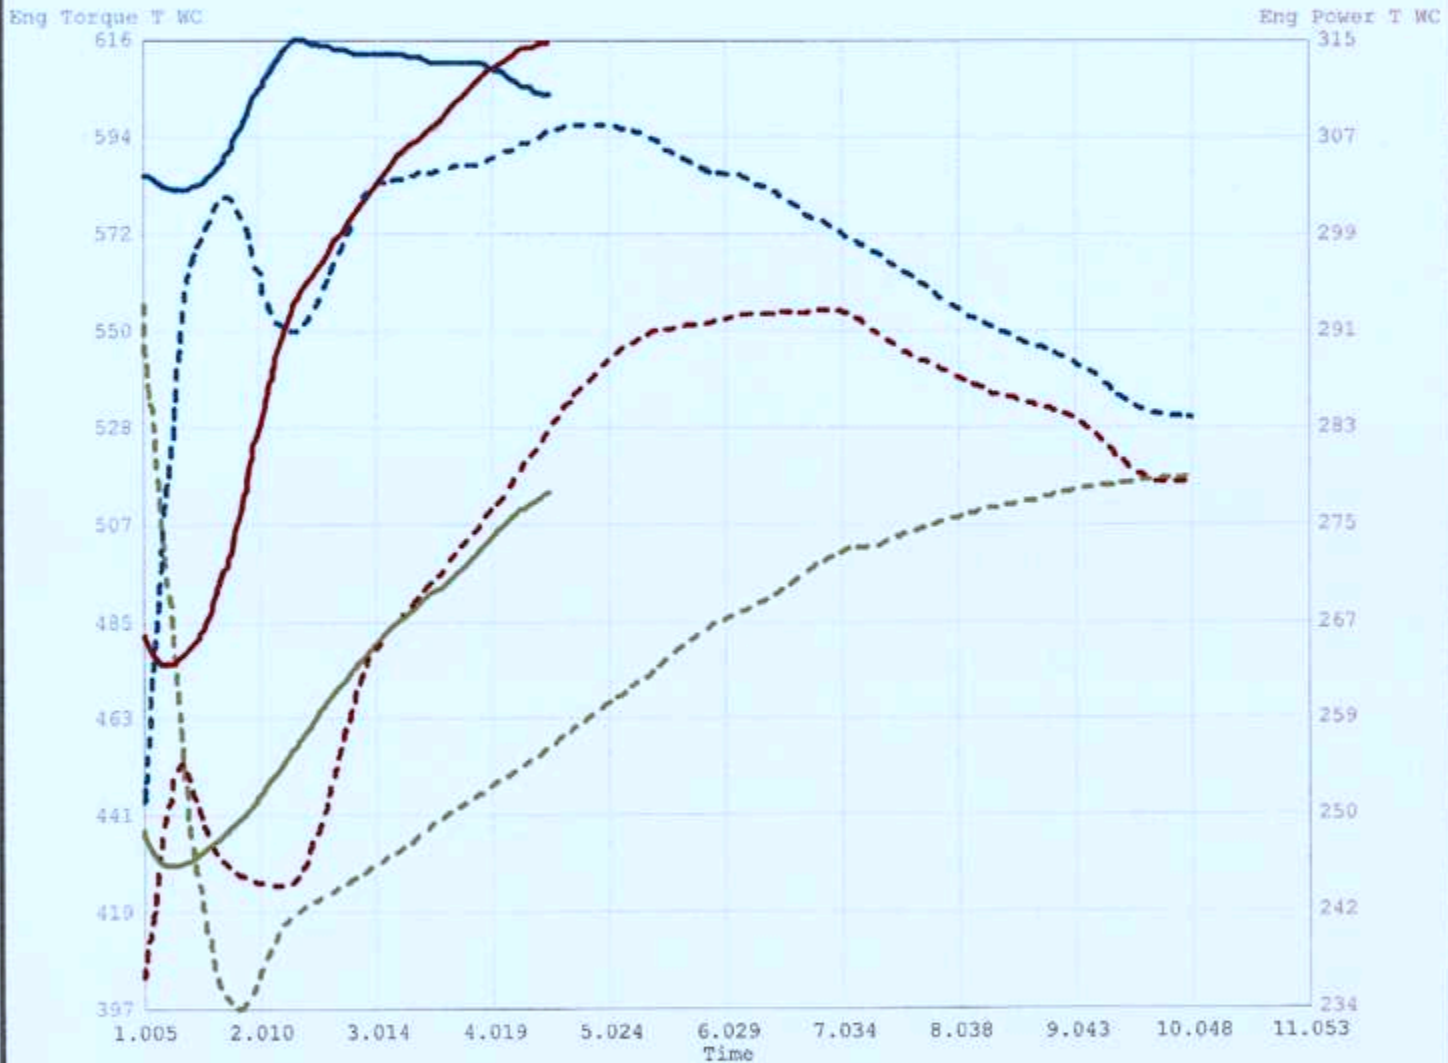

Date Printed : 2007/02/27
Time Printed : 16:44:23

Filter Mode : FIR
Filter Value : 50

Run#	License	Owner	Acquired	Test Comments
1	648TZ8	BRODECK	02/22 10:33:53	FASS EDGE DRIVE
2	648TZ8	BRODECK	02/22 15:18:23	W/O FASS EDGE DRIVE
3				

Channel / Run	Min			Max			Avg		
	1	2	3	1	2	3	1	2	3
Engine Speed (RPM)	2376	2241		2736	2923		2546	2566	
Eng Torque T WC (Ft-Lb)	582	441		616	597		605	568	
Eng Power T WC (HP)	263	236		315	293		294	277	